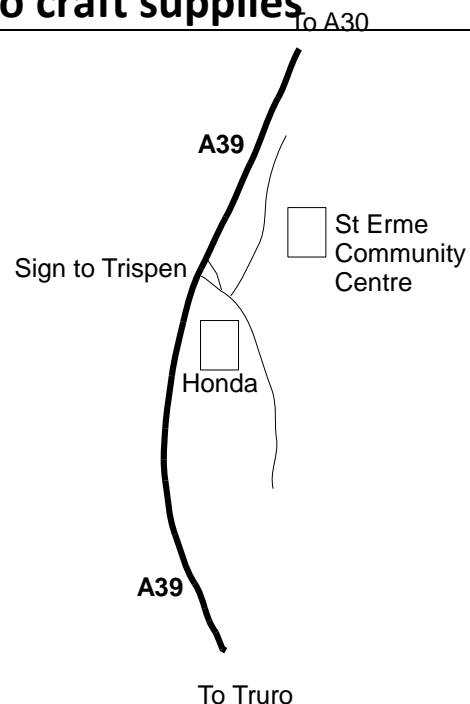

Cornish Lace Fair

at

St. Erme Community Centre,
Castle Field
Trispen
Truro TR4 9BD

Sunday 1st September 2019 10:30am – 3.30pm

Suppliers: **Claire's Lace – General threads, pins etc**
Chris Parsons – Bobbins
Flamingo Paperie– cards for all occasions
Sandra - Beading Supplies
Ruth –The Craft Studio craft supplies

Tea and Coffee will be available.

Bring your lace – tables will be available.

You will need to bring a packed lunch.

Entrance fee £3.00. Under 16s free.

Organiser: Claire's Lace

Holly Cottage, Cowpitts Lane

Ringwood, Hampshire BH24 3JX

Email: claire@claireslace.co.uk

Phone 01425 483450

Note that using the postcode
in your satnav may give you
the wrong location