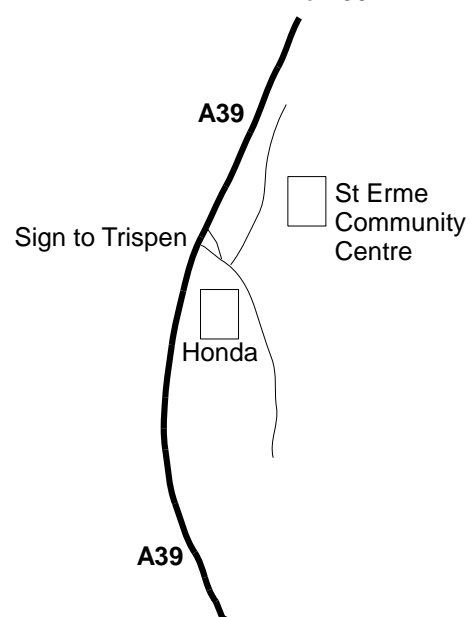

Cornish Lace Fair

at

St. Erme Community Centre,
Castle Field
Trispen
Truro TR4 9BD

Sunday 1stth September 2019 10:30am – 3.30pm

Suppliers: **Claire's Lace – General threads, pins etc**
Chris Parsons – Bobbins
Flamingo Paperie– cards for all occasions
Sandra - Beading Supplies
Ruth –The Craft Studio craft supplies

Tea and Coffee will be available.

Bring your lace – tables will be available.

You will need to bring a packed lunch.

Entrance fee £3.00. Under 16s free.

Organiser: Claire's Lace

Holly Cottage, Cowpitts Lane

Ringwood, Hampshire BH24 3JX

Email: claire@claireslace.co.uk

Phone 01425 483450

To Truro

Note that using the postcode
in your satnav may give you
the wrong location